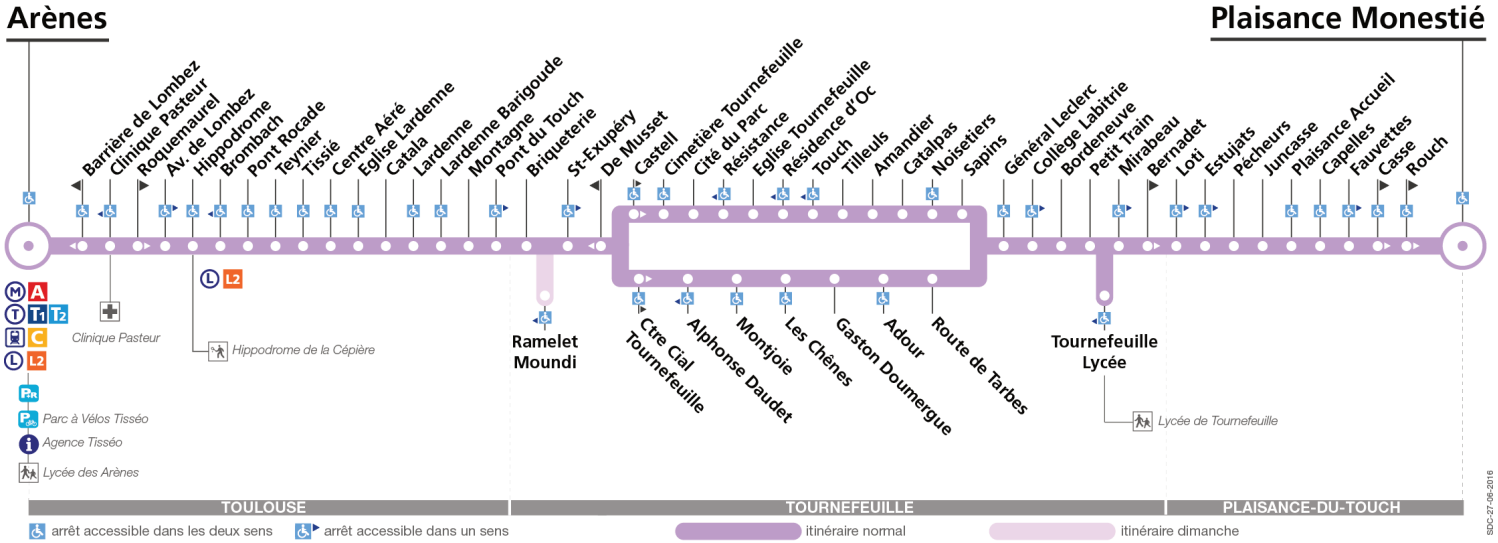

65

Direction Plaisance Monestié (par CD632)

du 29 août 2016 au 2 juillet 2017

Lundi à vendredi

Table of bus departure and arrival times for Monday to Friday, including stop names and transfer points.

Samedi

Table of bus departure and arrival times for Saturday, including stop names and transfer points.

Dimanche et jours fériés

Table of bus departure and arrival times for Sunday and public holidays, including stop names and transfer points.