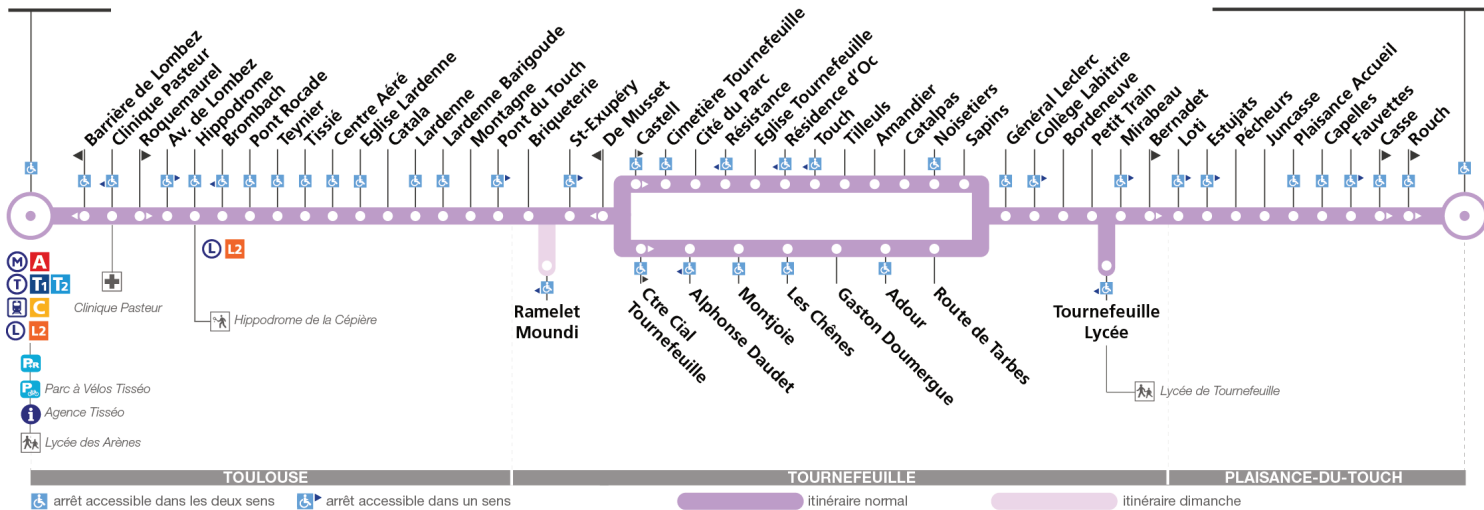

65

Direction Arènes

du 29 août 2016  
au 2 juillet 2017

Arènes

Plaisance Monestié

Lundi à vendredi

Table of bus departure times for Monday to Friday. Columns represent departure times at various stops. Rows list stops from Plaisance Monestié to Arènes. Includes notes for 'Sauf le mercredi' and 'Uniquement le mercredi'.

Samedi

Table of bus departure times for Saturday. Columns represent departure times at various stops. Rows list stops from Plaisance Monestié to Arènes.

Dimanche et jours fériés

Table of bus departure times for Sunday and public holidays. Columns represent departure times at various stops. Rows list stops from Plaisance Monestié to Arènes.