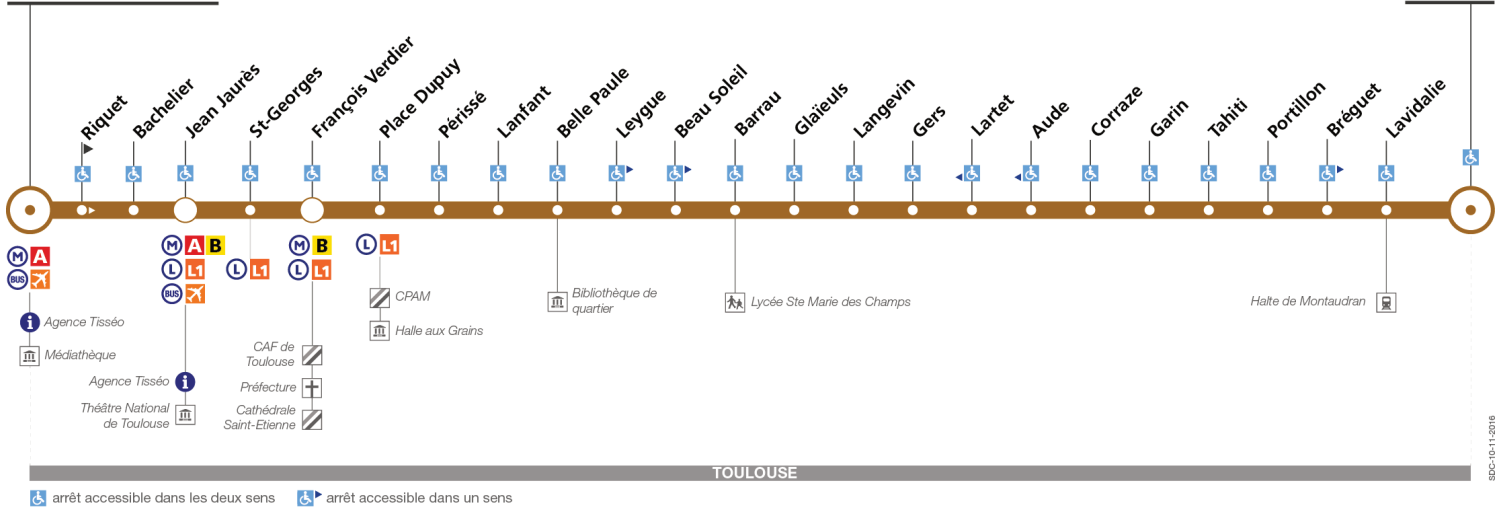

Marengo-SNCF

Gonin

Lundi à vendredi du 26 juin au 7 juillet et du 28 août au 1er septembre

Table with 24 columns representing departure times from Marengo-SNCF to Gonin for the specified period. Includes a 'Notes' section with 'v Uniquement le vendredi'.

Lundi à vendredi du 10 juillet au 25 août

Table with 24 columns representing departure times from Marengo-SNCF to Gonin for the specified period. Includes a 'Notes' section with 'v Uniquement le vendredi'.

Samedi

Table with 24 columns representing departure times from Marengo-SNCF to Gonin for Saturdays.

Dimanche et jours fériés

Table with 24 columns representing departure times from Marengo-SNCF to Gonin for Sundays and public holidays.

Summary table of departure times from Marengo-SNCF to Gonin for the specified periods.

Horaires théoriques dépendant des conditions de circulation. Pour connaître les horaires en temps réel, vous pouvez consulter notre site www.tisseo.fr ou notre application mobile.