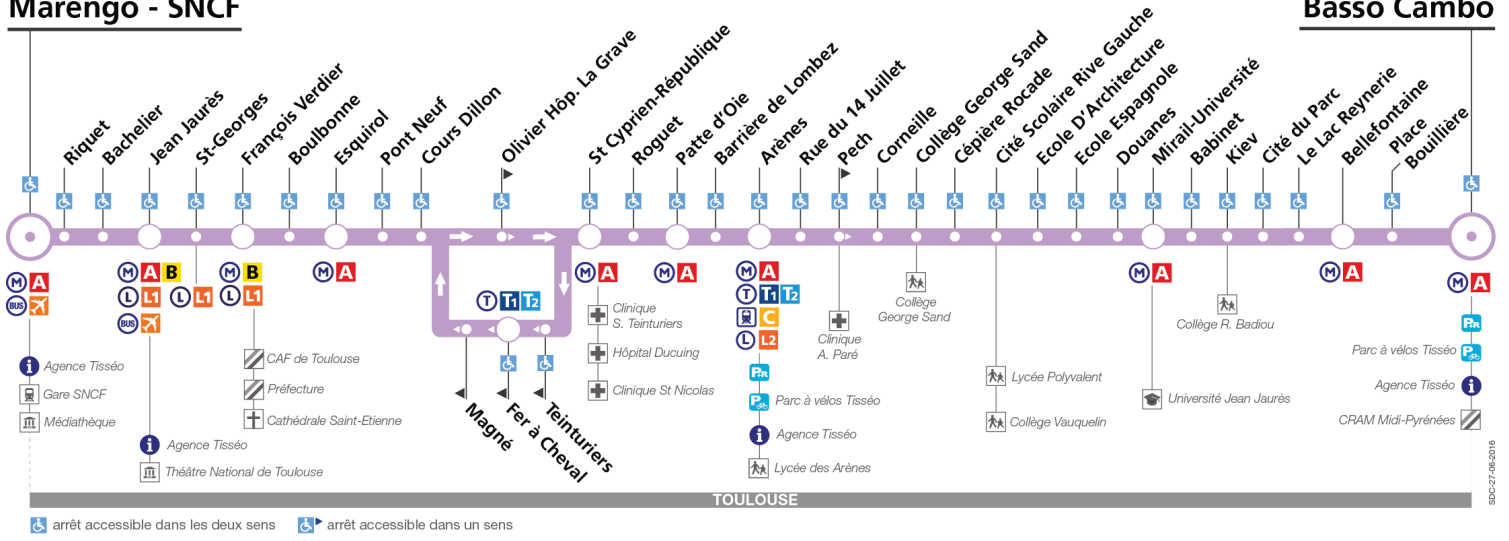

14

Direction Marengo - SNCF

du 29 août 2016 au 25 juin 2017

Marengo - SNCF

Basso Cambo

Lundi à vendredi

Table of bus departure times for Monday to Friday, listing stops from Basso Cambo to Marengo-SNCF with specific times and waiting time notes.

Table of bus departure times for Monday to Friday, listing stops from Basso Cambo to Marengo-SNCF with specific times.

Samedi

Table of bus departure times for Saturday, listing stops from Basso Cambo to Marengo-SNCF with specific times.

Table of bus departure times for Saturday, listing stops from Basso Cambo to Marengo-SNCF with specific times.

Dimanche et jours fériés

Table of bus schedules for Sunday and public holidays. Columns represent departure times from 06:30 to 18:00. Rows list destinations: Basso Cambô, Bellefontaine, Mirail-Université, Cité Scolaire Rive Gauche, Arènes, Patte d'Oie, St Cyprien - République, Cours Dillon, Esquirol, François Verdier, Jean Jaures, Marengo-SNCF.

Table of bus schedules for Sunday and public holidays. Columns represent departure times from 18:30 to 21:00. Rows list destinations: Basso Cambô, Bellefontaine, Mirail-Université, Cité Scolaire Rive Gauche, Arènes, Patte d'Oie, St Cyprien - République, Cours Dillon, Esquirol, François Verdier, Jean Jaures, Marengo-SNCF.